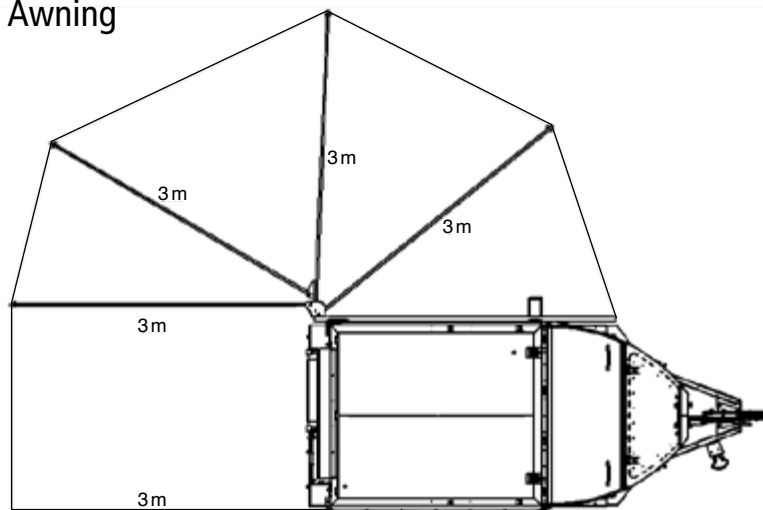

Large Protection Awning

TECHNICAL SPECIFICATIONS

Braked axle	:	2500 kg
Spring rating	:	2000 kg
Tarre	:	1210 kg
GVM	:	1700 kg
Nose weight	:	120 kg

VALUE ADDED FEATURES

- Full height access doorway
- Large safe comfortable access steps
- Over 2m interior height
- Extra bed with side windows
- 140L water capacity (stainless steel tank)