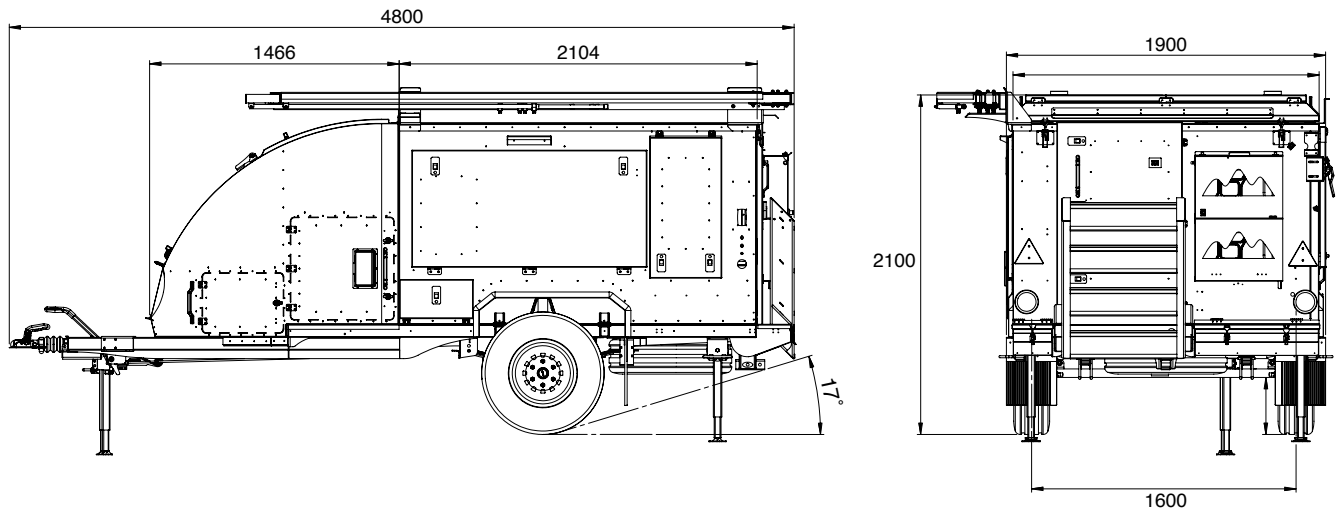

Large Protection Awning

TECHNICAL SPECIFICATIONS

Braked axle	:	2500 kg
Spring rating	:	2000 kg
Tarre	:	1210 kg
GVM	:	1700 kg
Nose weight	:	120 kg

VALUE ADDED FEATURES

- Full height access doorway
- Large safe comfortable access steps
- Over 2m interior height
- Extra bed with side windows
- 140L water capacity (stainless steel tank)