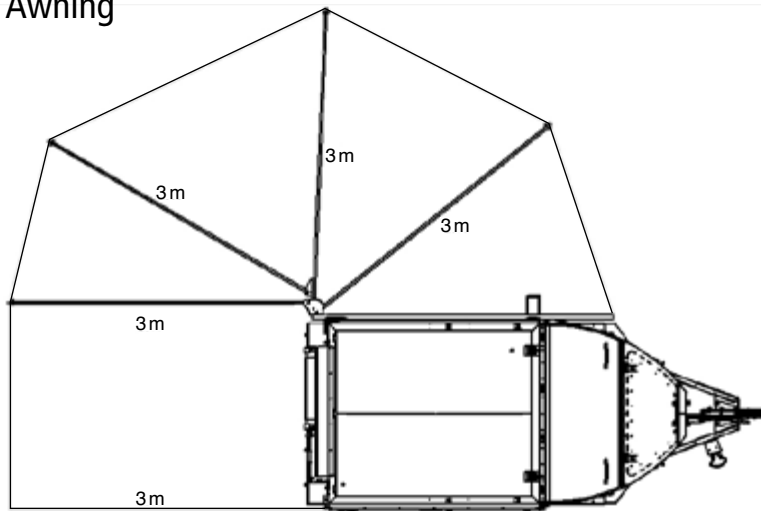

Large Protection Awning

TECHNICAL SPECIFICATIONS

Braked axle	:	2500 kg
Spring rating	:	2000 kg
Tarre	:	1210 kg
GVM	:	1700 kg
Nose weight	:	120 kg

VALUE ADDED FEATURES

- Full height access doorway
- Large safe comfortable access steps
- Over 2m interior height
- King size bed
- 140L water capacity (stainless steel tank)

Extreme Towing Pleasure
Built for Off-Road