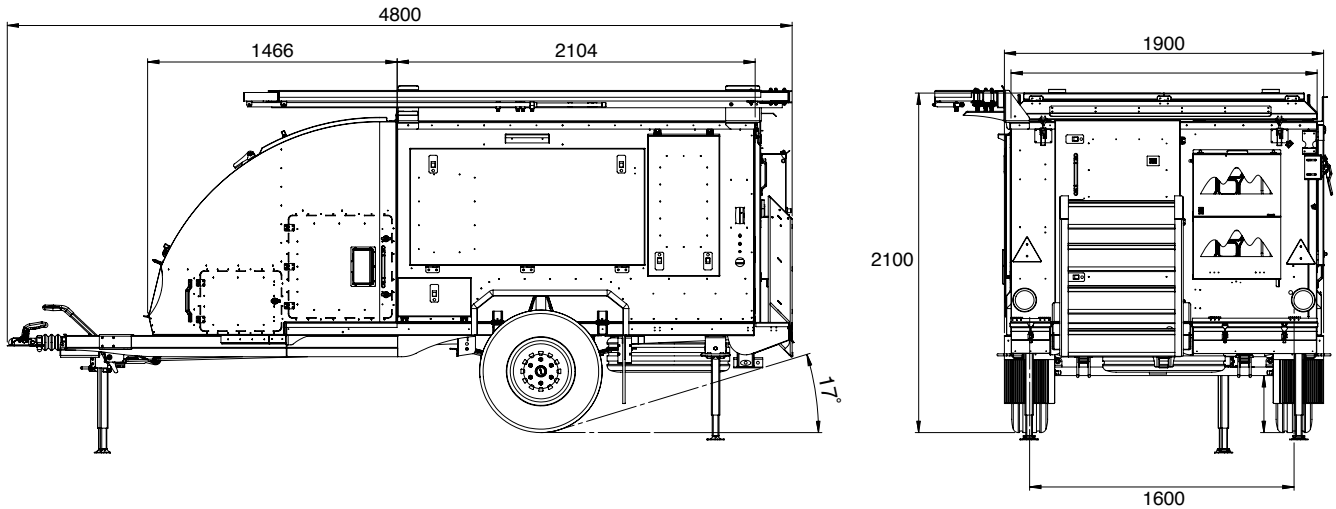

CONSTRUCTION

3CR12 heavy-duty stainless steel ladder chassis. 3CR12 stainless steel and aluminium body.
Heavy duty leaf springs with Safari gas shocks in upright position.

HEAVY DUTY CHASSIS ASSEMBLY

2T long blade leaf springs with 2.5T auto adjust braked axle and 2.7T Coupler with lock out brake pin.
Heavy duty gas shocks in upright position.