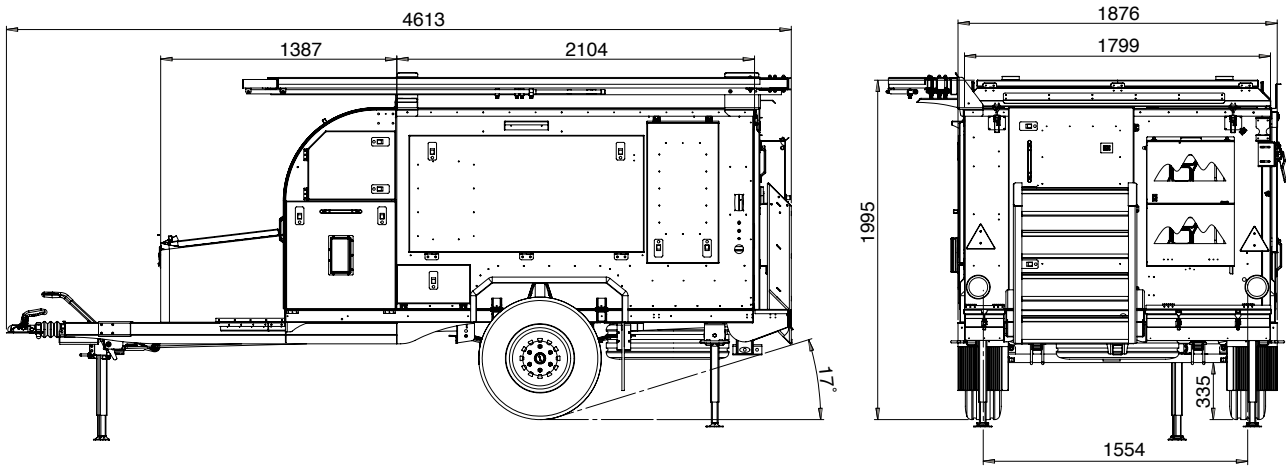

CONSTRUCTION

3CR12 heavy-duty stainless steel ladder chassis. 3CR12 stainless steel and aluminium body.
Heavy duty leaf springs with Safari gas shocks in upright position.

HEAVY DUTY CHASSIS ASSEMBLY

2T long blade leaf springs with 2.5T auto adjust braked axle and 2.7T Coupler with lock out brake pin.
Heavy duty gas shocks in upright position.