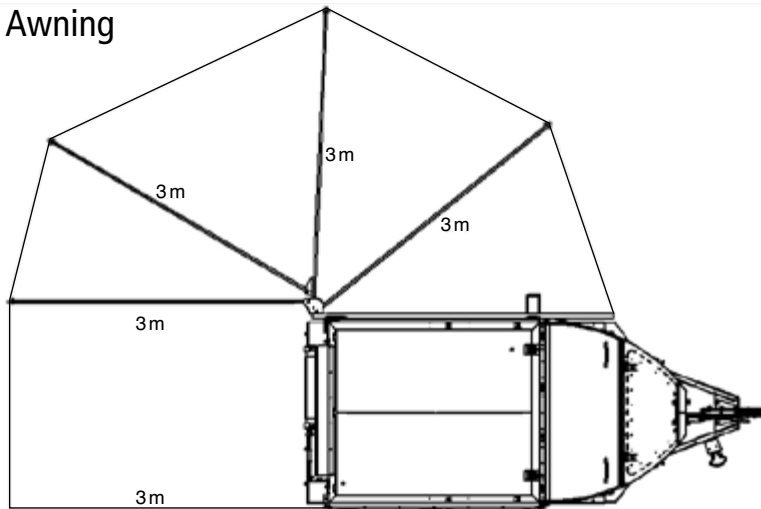

Large Protection Awning

TECHNICAL SPECIFICATIONS

Braked axle	:	2500 kg
Spring rating	:	2000 kg
Tarre	:	1210 kg
GVM	:	1700 kg
Nose weight	:	120 kg

VALUE ADDED FEATURES

- Full height access doorway
- Large safe comfortable access steps
- Over 2m interior height
- King size bed
- 140L water capacity (stainless steel tank)

Extreme Towing Pleasure
Built for Off-Road